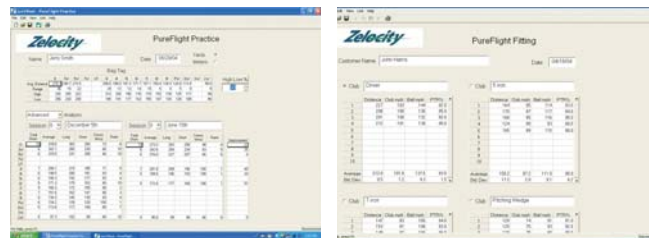

## Practice Software:

- Upload practice session metrics to your computer for further analysis
- Build history for analysis and improvement
- View and print your metrics
- Gap your clubs and print a bag tag
- Know your distance ranges per club
- Identify your “Golf Success Factors” just like the Pros

## Fitting Software:

- Real-time data capture while hitting shots on the *PureFlight™*
- Build history for analysis and improvement
- View and print session metrics plus consistency and composite graphs by club
- Analyze golfer metrics for club selection and custom fitting
- Rank golfer consistency across clubs

## Other Features:

- Instantly, accurately displays and records critical information for every shot
- No left-to-right hand swing adjustment required
- No adjustment for any clubs
- Hit off natural turf or practice mats
- Accurate from 20 to 420 yards
- Unit works on rechargeable batteries or AC power
- Use with or without a computer
- On-board display
- Optional external display; great for clinics, tournaments or viewing metrics from a distance
- 1000-shot memory
- Made in USA

## The Convenience of *PureFlight™*:

- Accurate, affordable, portable
- Easy to use
- Lightweight – under 3 lbs.
- Small: 4”H x 5”W x 8”D
- Protective travel bag included

*PureFlight™* software captures, analyzes and displays data for Practice Sessions or Club Fitting